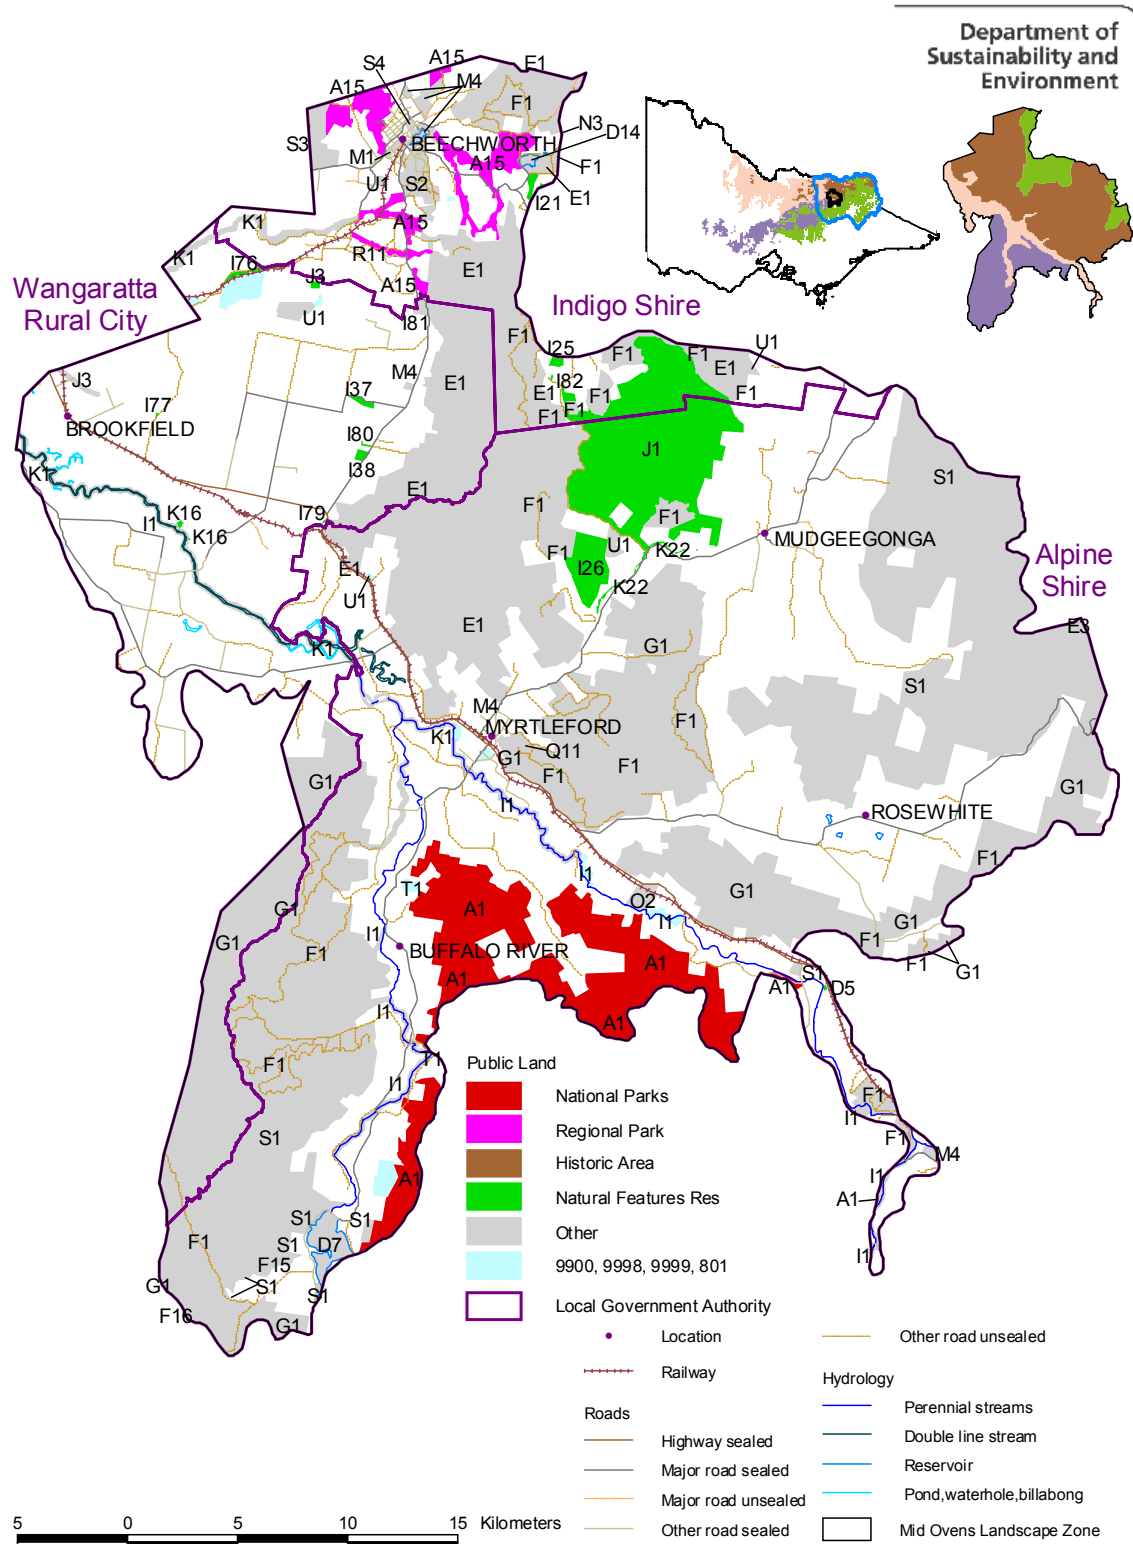

Map 3. Bioregional boundaries in Mid Ovens Landscape Zone, North East CMA

© Department of Sustainability & Environment. The State of Victoria, 2004. Base Data from DSE GIS Corporate Library Prepared by Christie Boyle, February 2004

www.dse.vic.gov.au