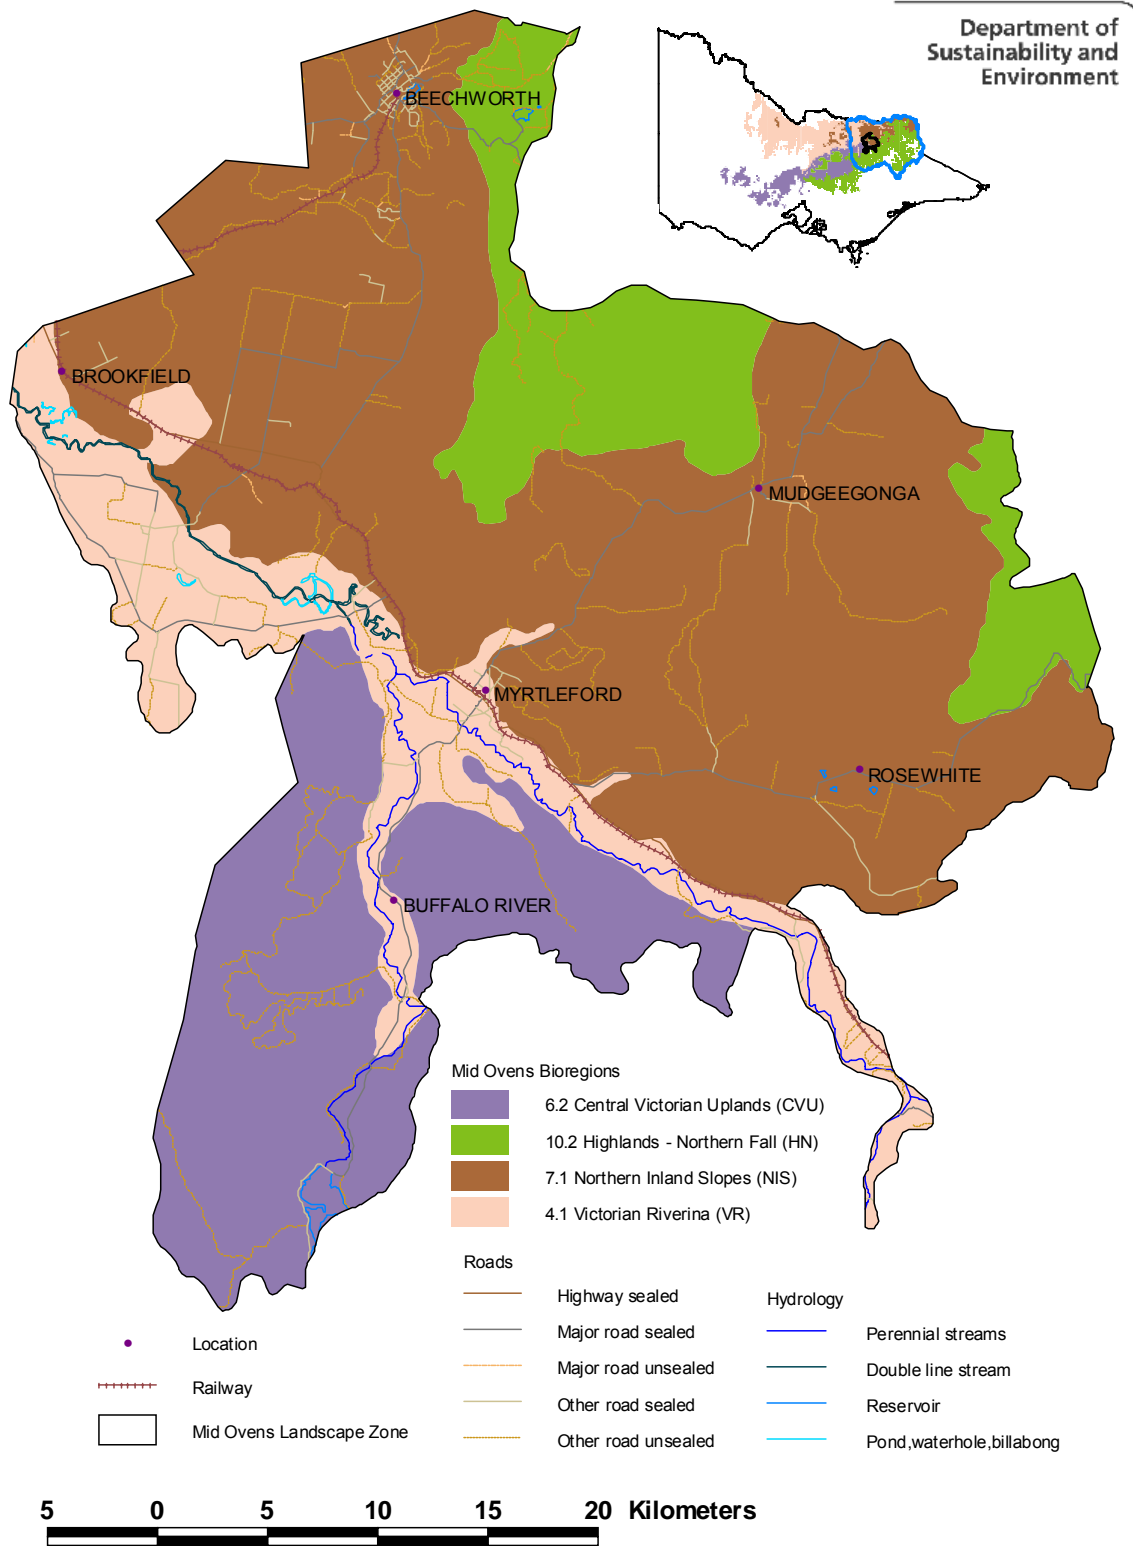

www.dse.vic.gov.au