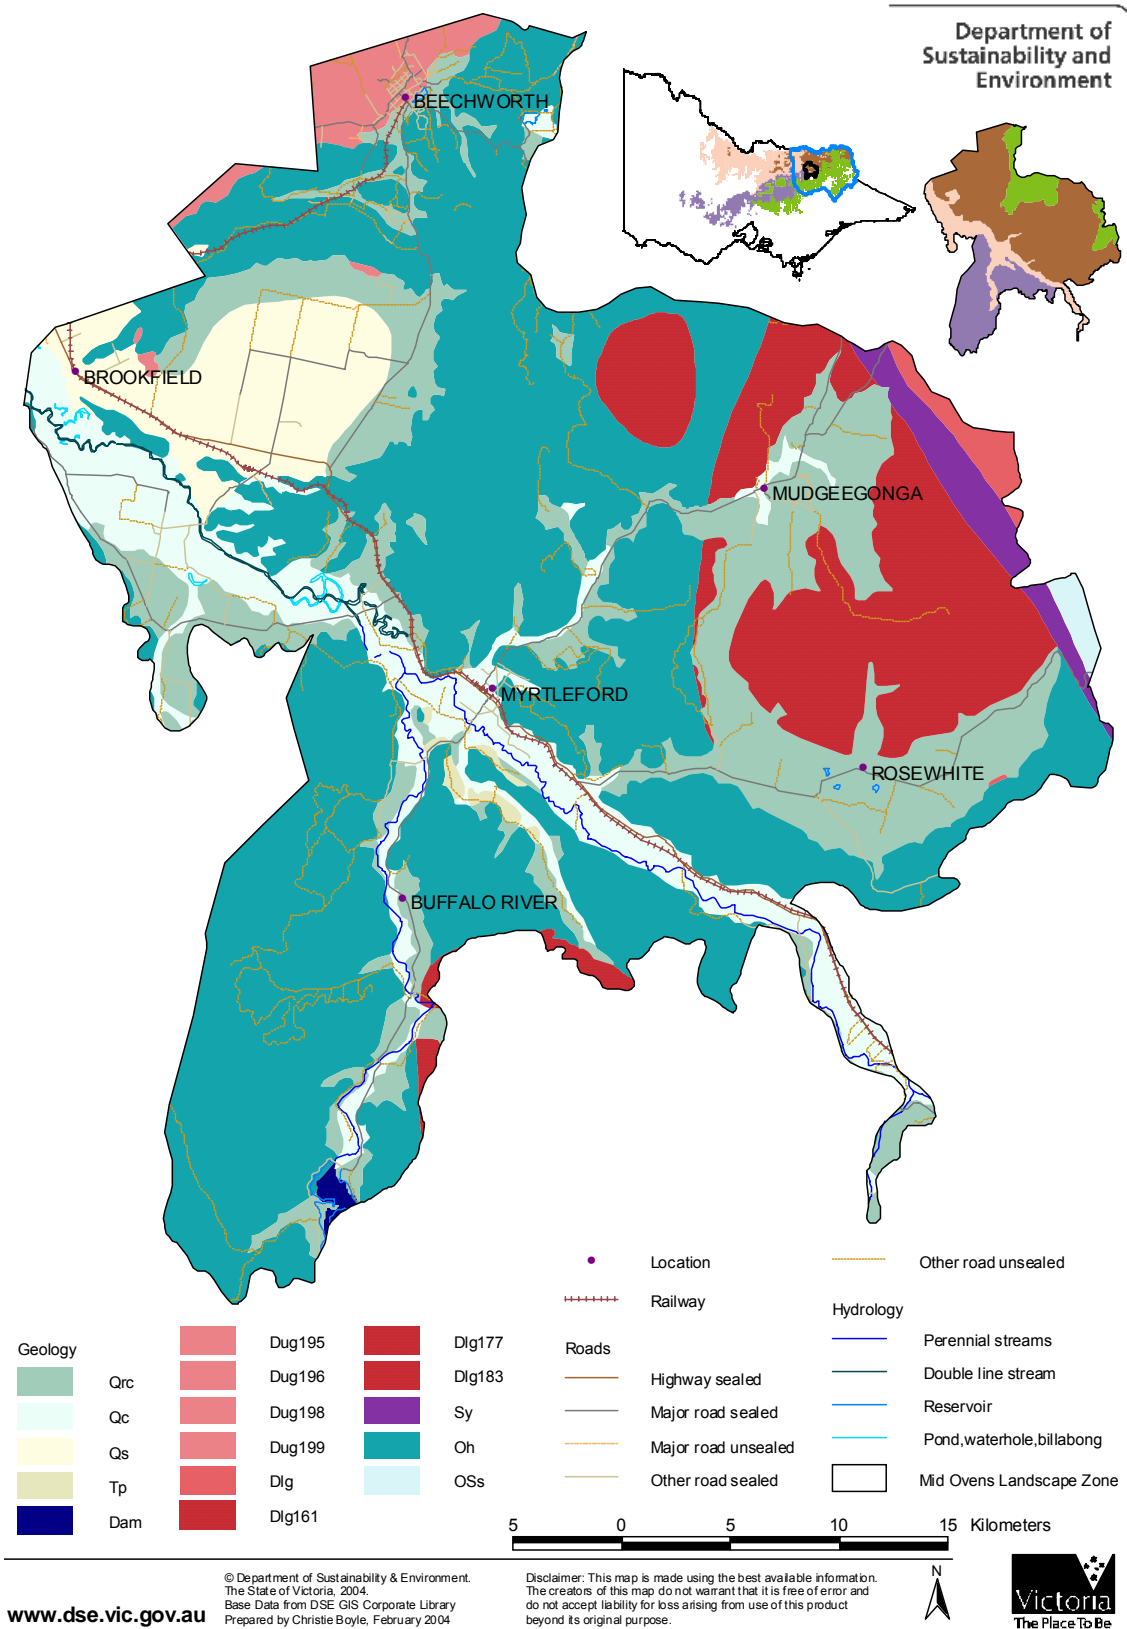

10. Maps

www.dse.vic.gov.au

© Department of Sustainability & Environment.
The State of Victoria, 2004.
Base Data from DSE GIS Corporate Library
Prepared by Christie Boyle, February 2004

Disclaimer: This map is made using the best available information. The creators of this map do not warrant that it is free of error and do not accept liability for loss arising from use of this product beyond its original purpose.

Map 3. Bioregional boundaries in Mid Ovens Landscape Zone, North East CMA

© Department of Sustainability & Environment. The State of Victoria, 2004. Base Data from DSE GIS Corporate Library Prepared by Christie Boyle, February 2004

www.dse.vic.gov.au

Disclaimer: This map is made using the best available information. The creators of this map do not warrant that it is free of error and do not accept liability for loss arising from use of this product beyond its original purpose.

Map 4. Public land and Local Government area boundaries in Mid Ovens Landscape Zone, North East CMA

Map 5. Geology of Mid Ovens Landscape Zone, North East CMA